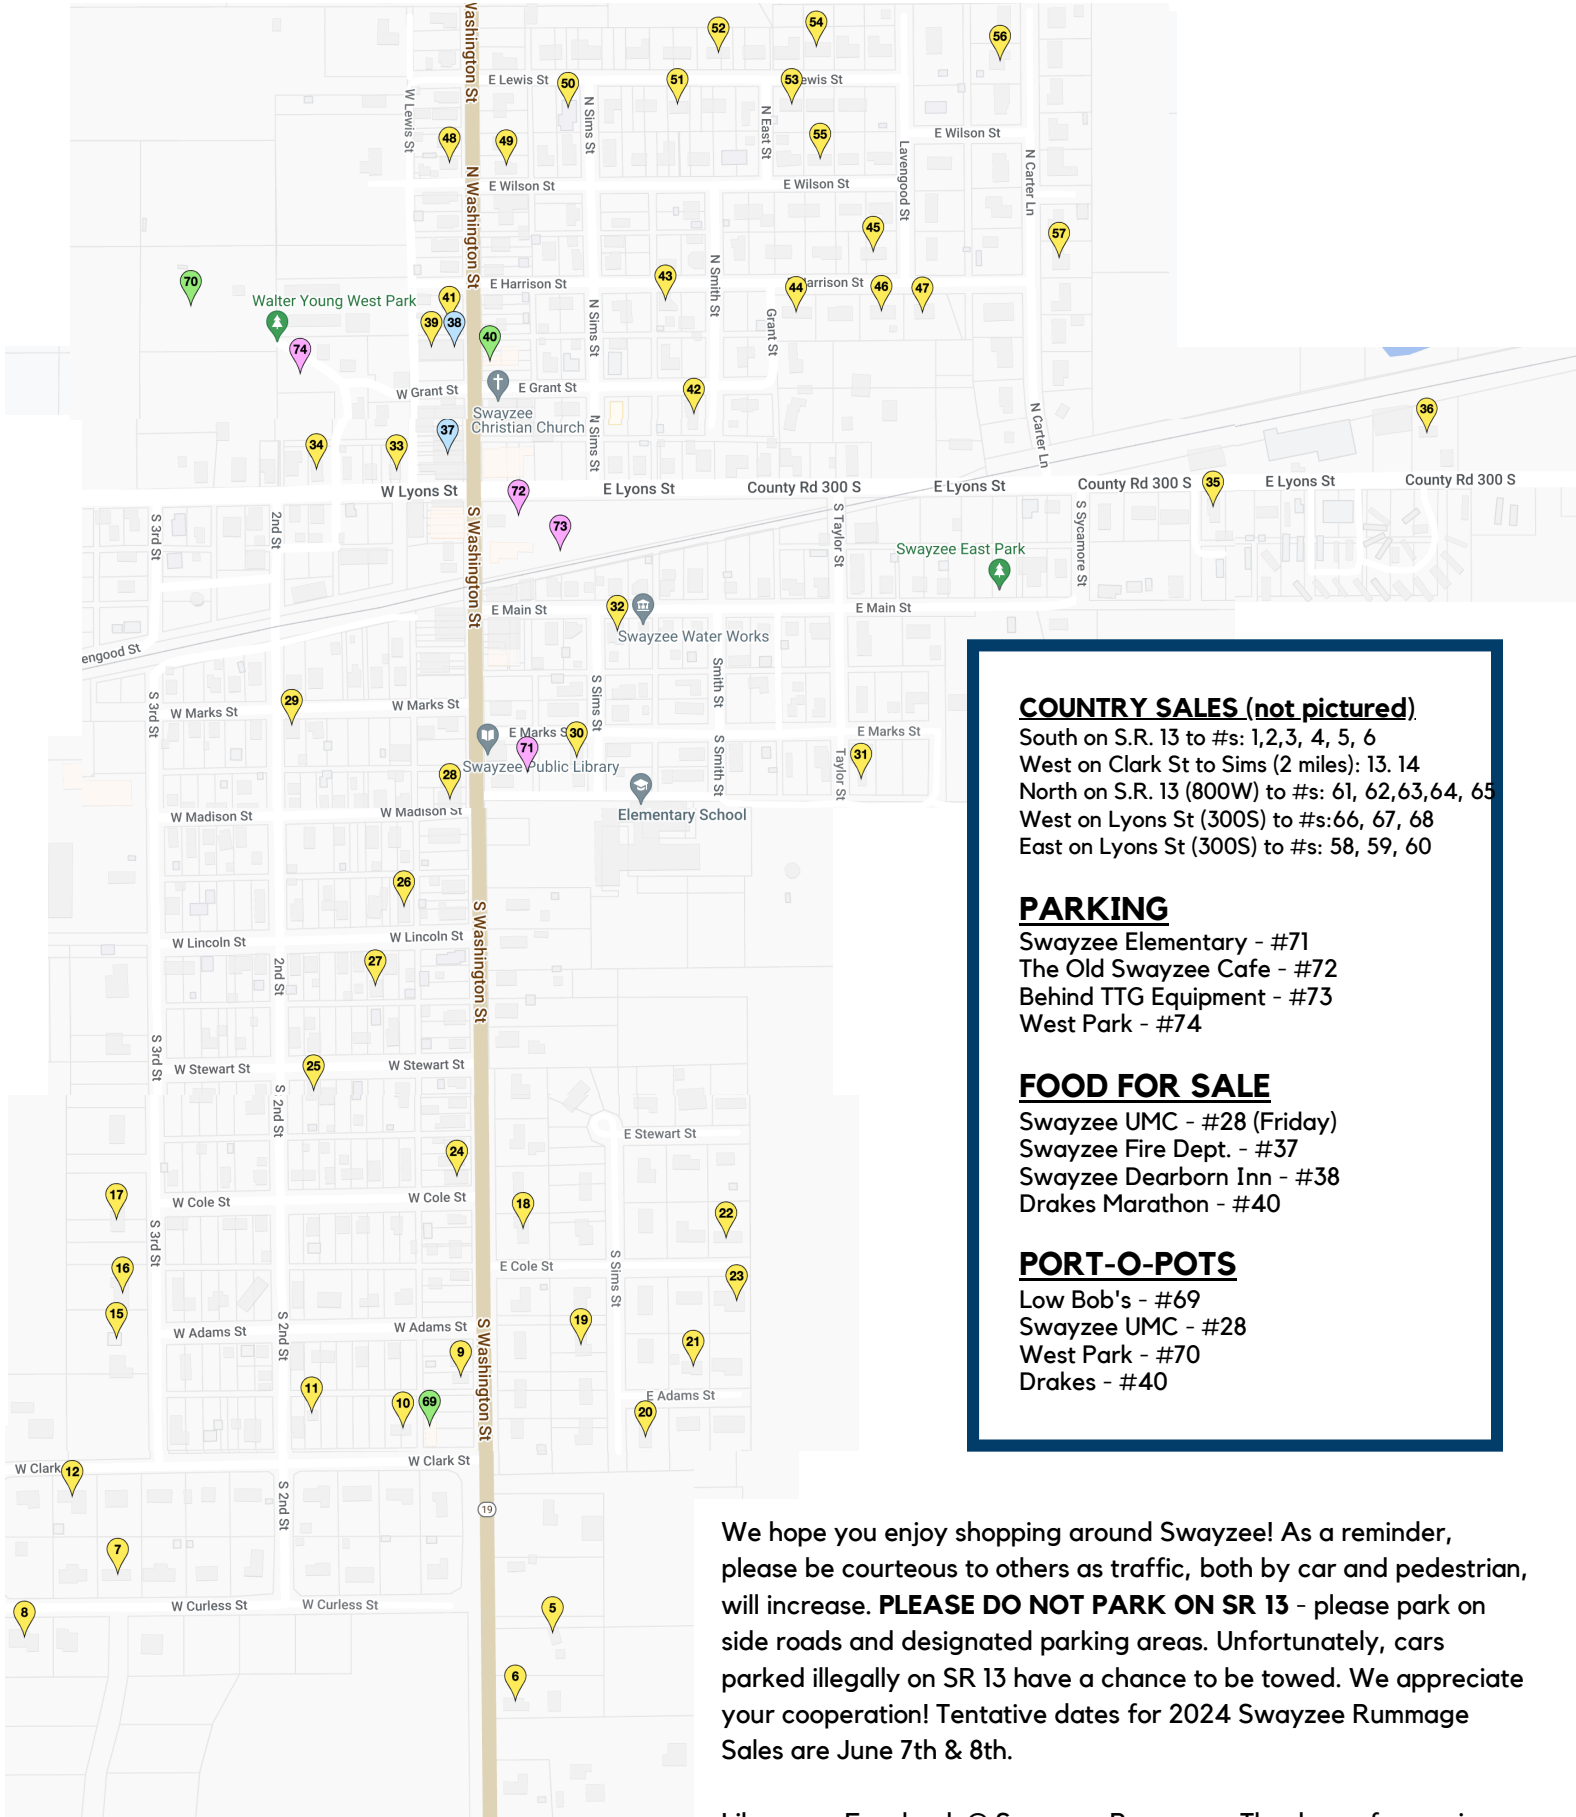

SWAYZEE RUMMAGES MAP 2023

COUNTRY SALES (not pictured)

South on S.R. 13 to #s: 1,2,3, 4, 5, 6
West on Clark St to Sims (2 miles): 13, 14
North on S.R. 13 (800W) to #s: 61, 62,63,64, 65
West on Lyons St (300S) to #s:66, 67, 68
East on Lyons St (300S) to #s: 58, 59, 60

PARKING

Swayzee Elementary - #71
The Old Swayzee Cafe - #72
Behind TTG Equipment - #73
West Park - #74

FOOD FOR SALE

Swayzee UMC - #28 (Friday)
Swayzee Fire Dept. - #37
Swayzee Dearborn Inn - #38
Drakes Marathon - #40

PORT-O-POTS

Low Bob's - #69
Swayzee UMC - #28
West Park - #70
Drakes - #40

We hope you enjoy shopping around Swayzee! As a reminder, please be courteous to others as traffic, both by car and pedestrian, will increase. **PLEASE DO NOT PARK ON SR 13** - please park on side roads and designated parking areas. Unfortunately, cars parked illegally on SR 13 have a chance to be towed. We appreciate your cooperation! Tentative dates for 2024 Swayzee Rummage Sales are June 7th & 8th.